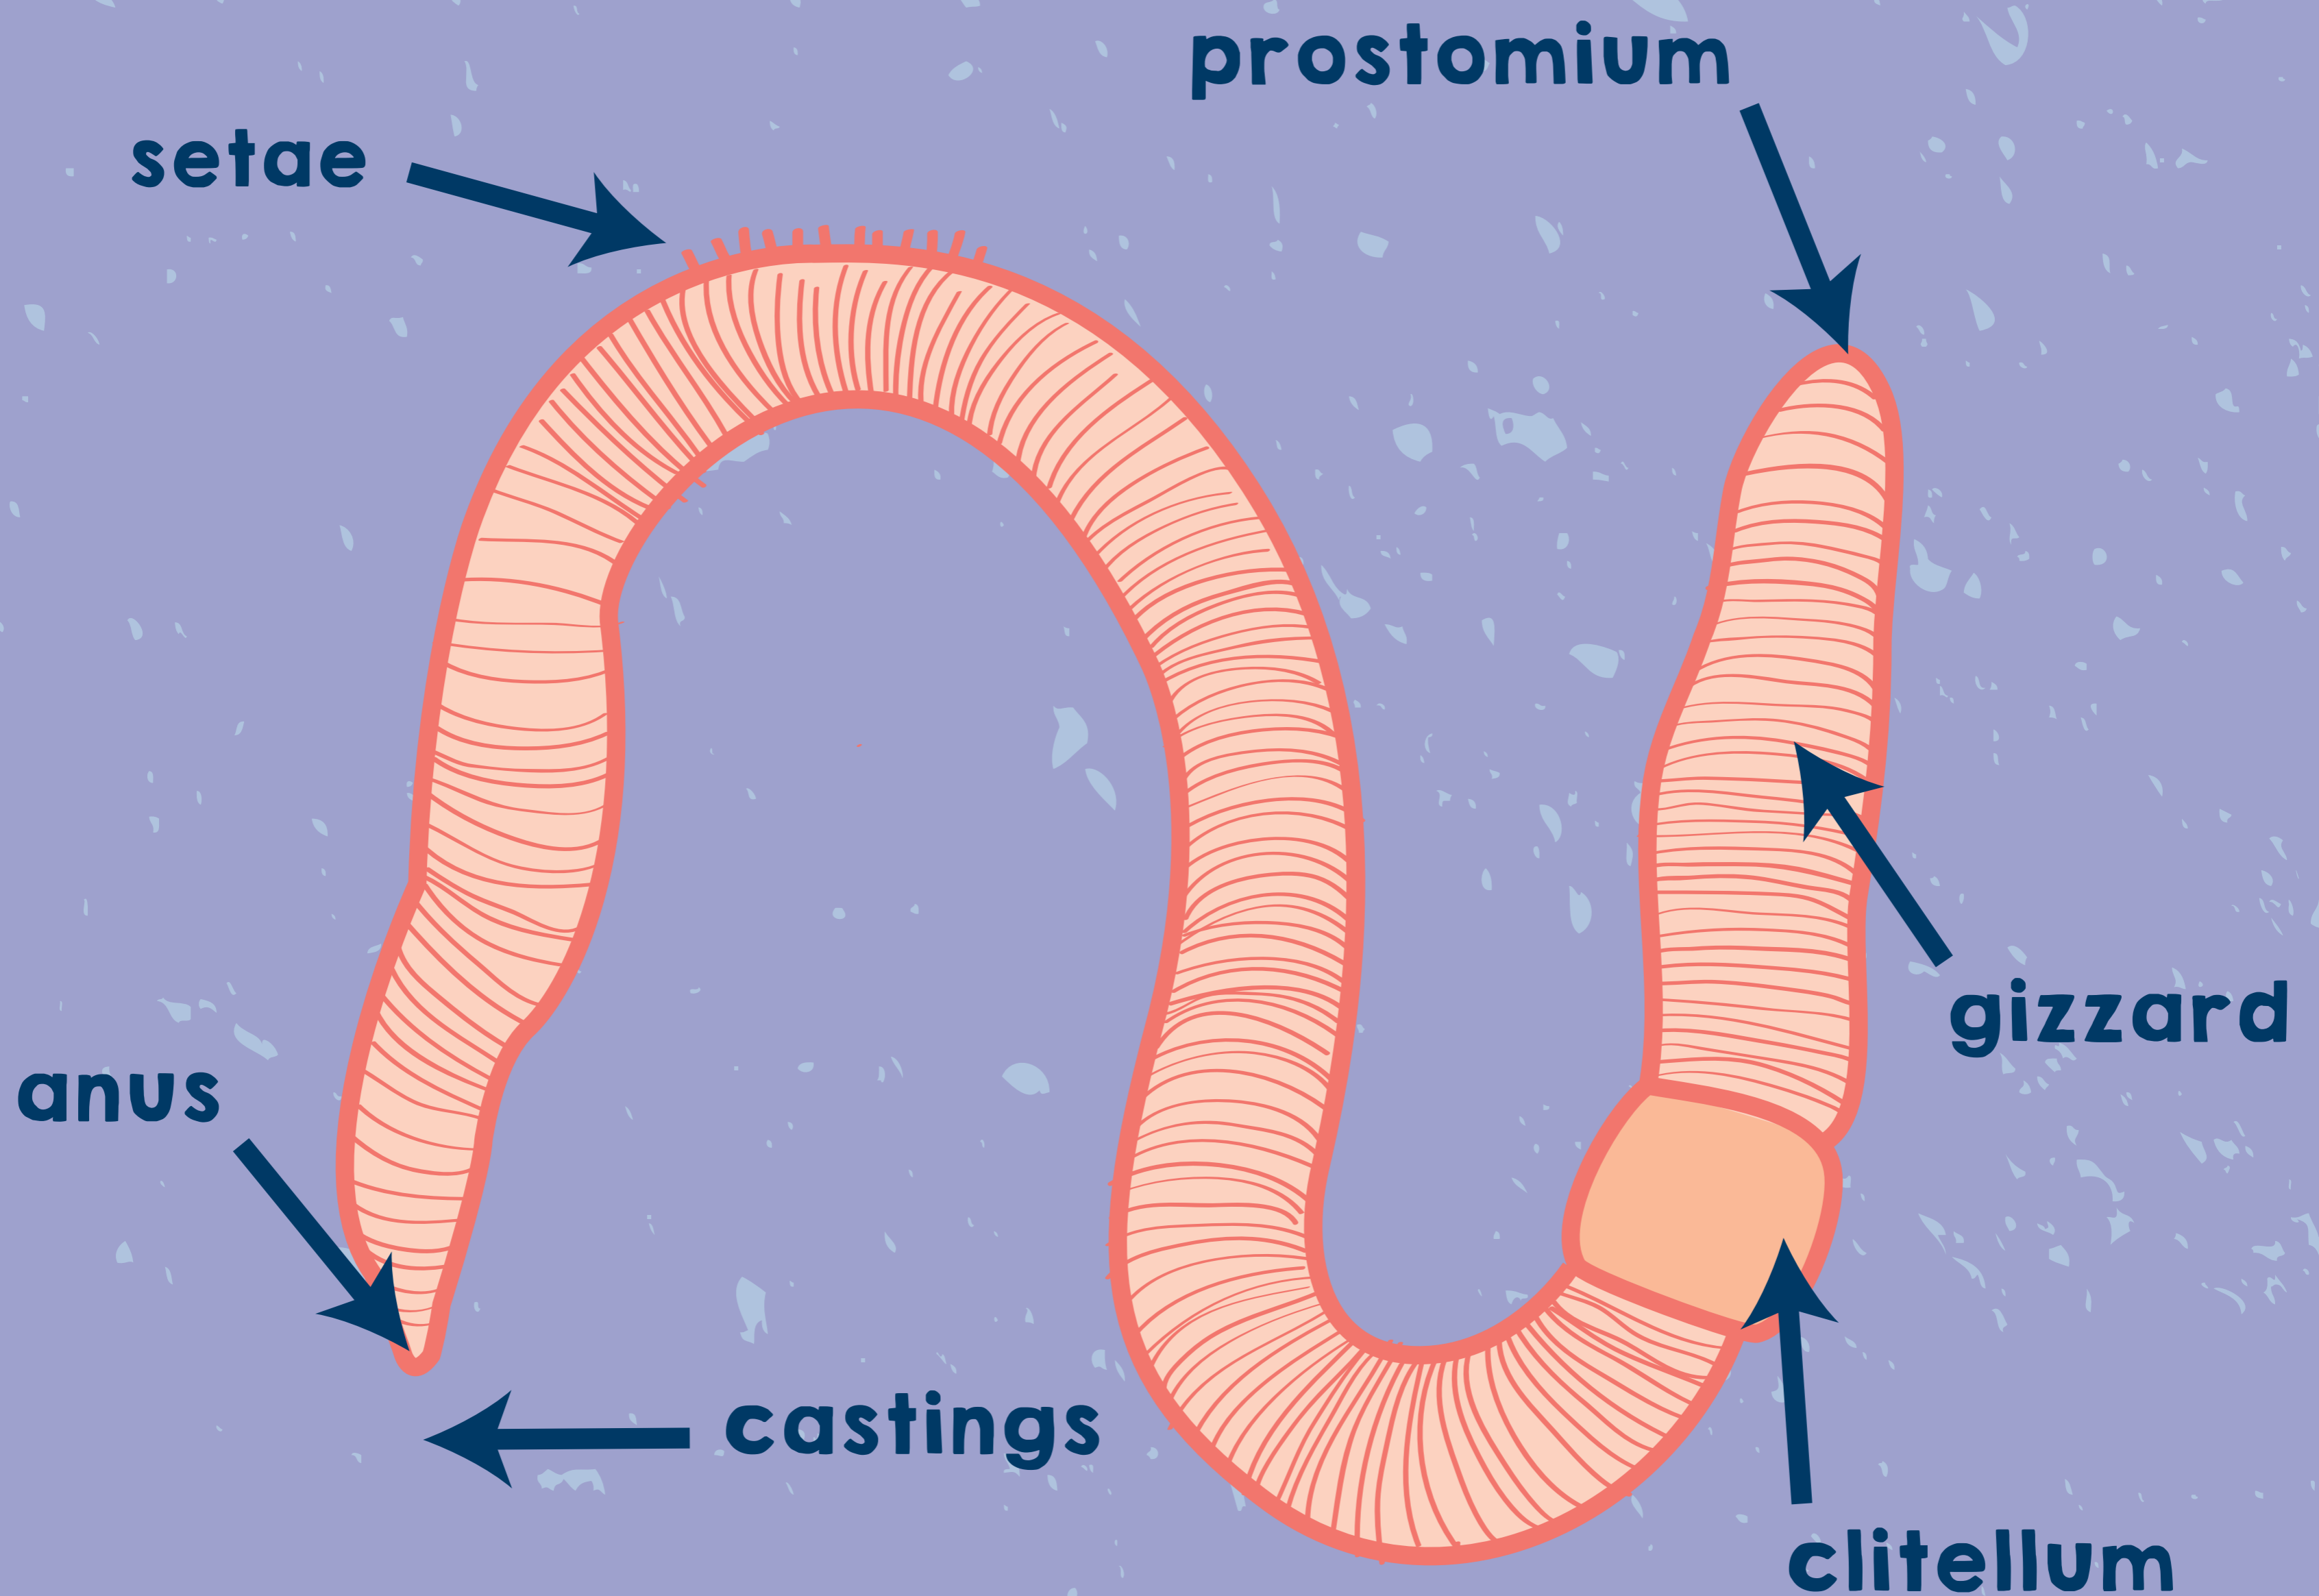

Worm Anatomy

Eisenia fetida [red wiggler worm]

KEY TERMS:

- hermaphrodite
- photosensitive
- cutaneous respiration
- epigean

compost.bc.ca
1216 North Park Street, Victoria

Compost
Education
Centre